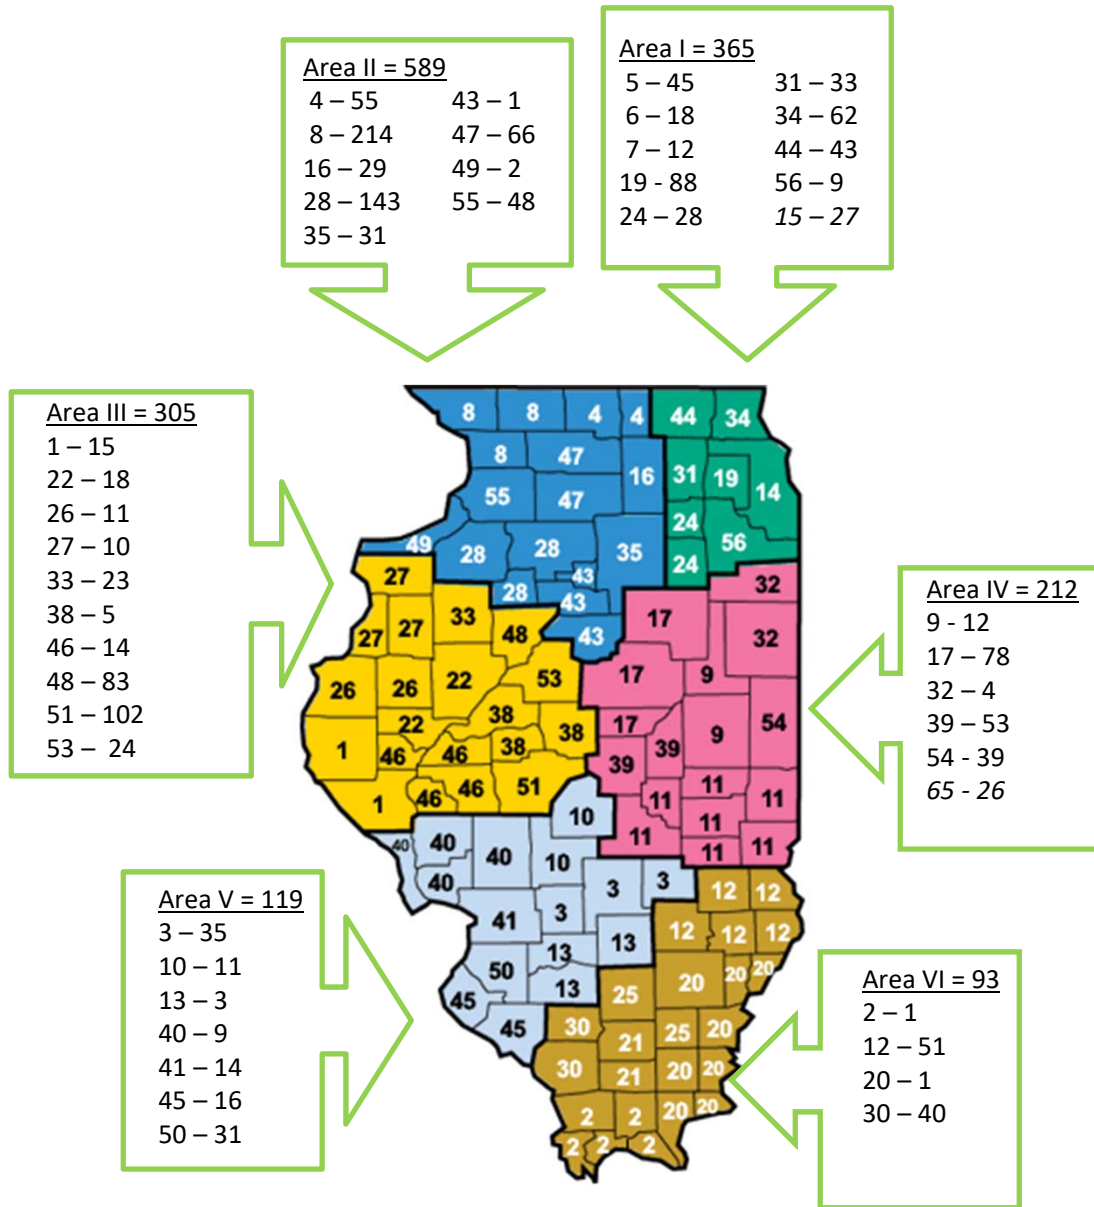

2017-2018 Fall – IVS Enrollment by Region* (1839 Enrollments / 204 Schools / 1557 Students)

**IVS Reports are organized according to FY15 ROE/District mapping and do not include recent consolidations.*