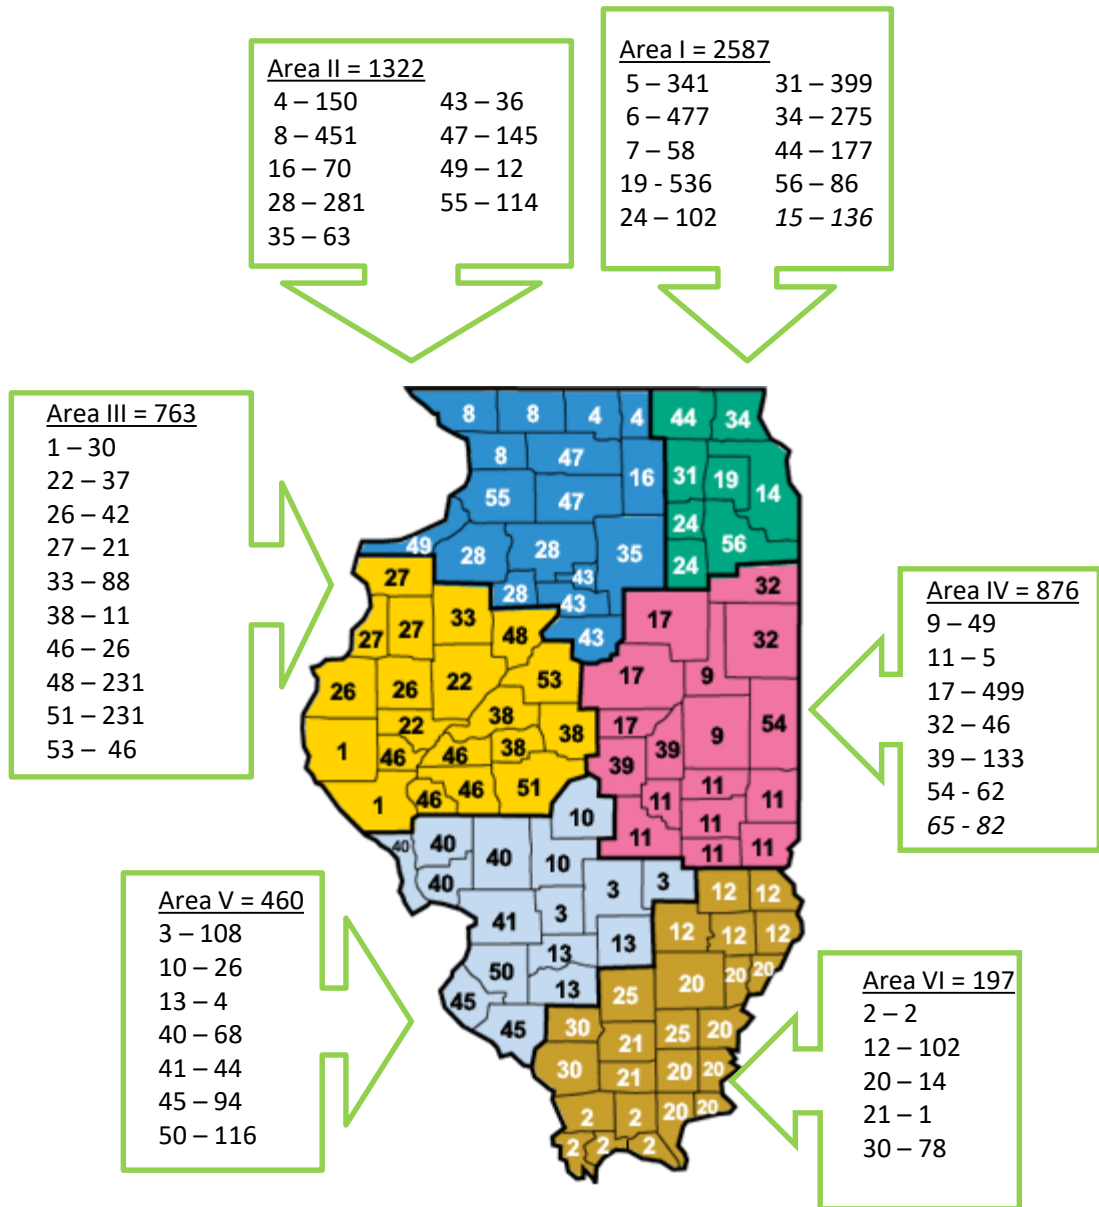

# 2017-2018 School Year – IVS Enrollment by Region\* (6674 Enrollments / 295 Schools / 4499 Students)

\*IVS Reports are organized according to FY15 ROE/District mapping and do not include recent consolidations.