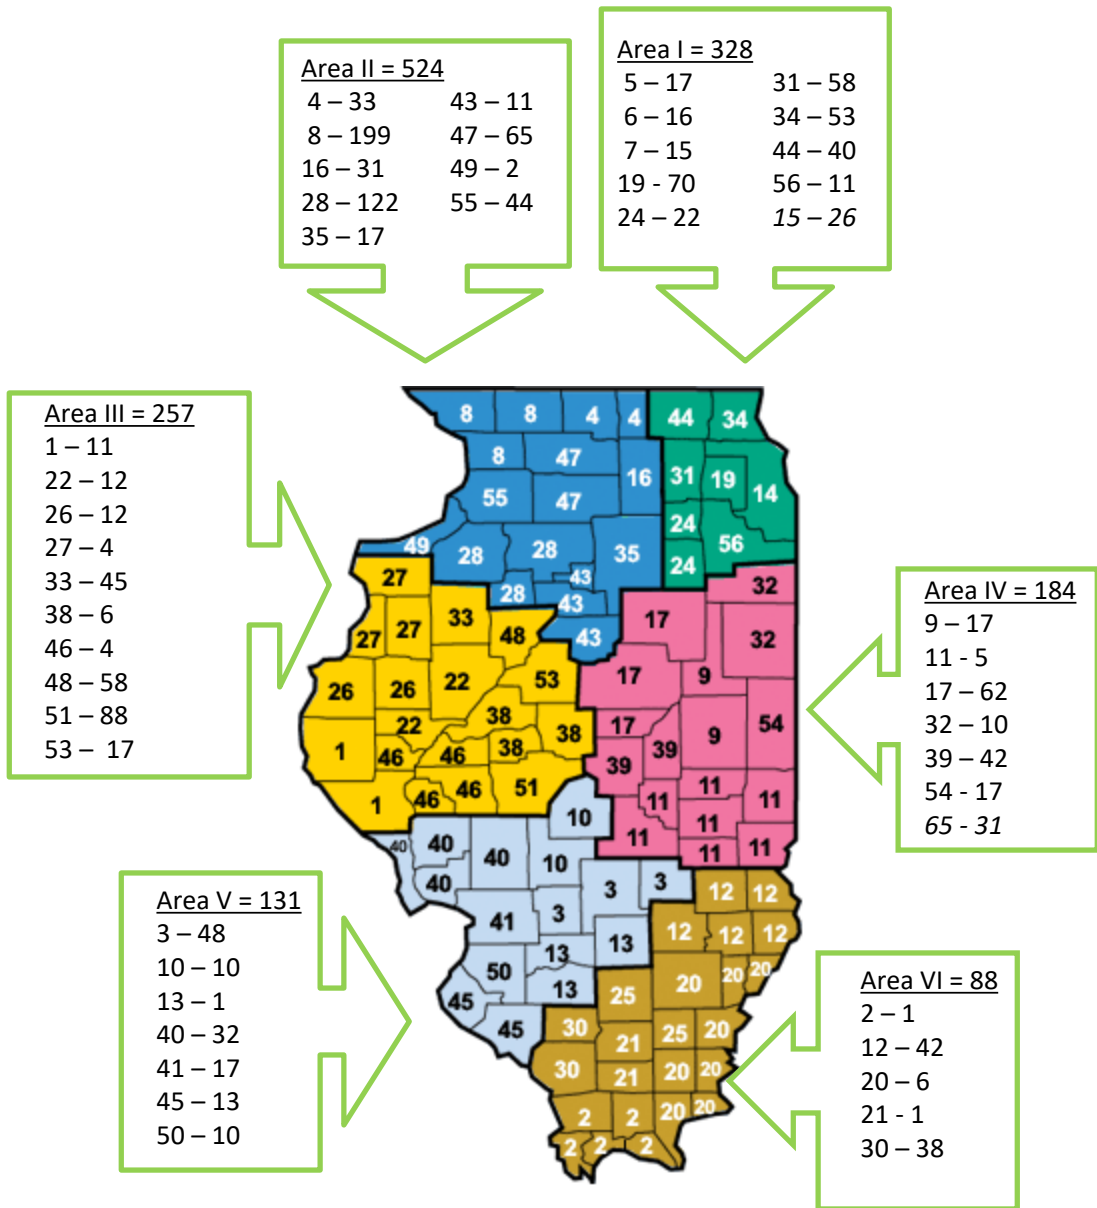

# 2017-2018 Spring – IVS Enrollment by Region\* (1839 Enrollments / 211 Schools / 1443 Students)

\*IVS Reports are organized according to FY15 ROE/District mapping and do not include recent consolidations.