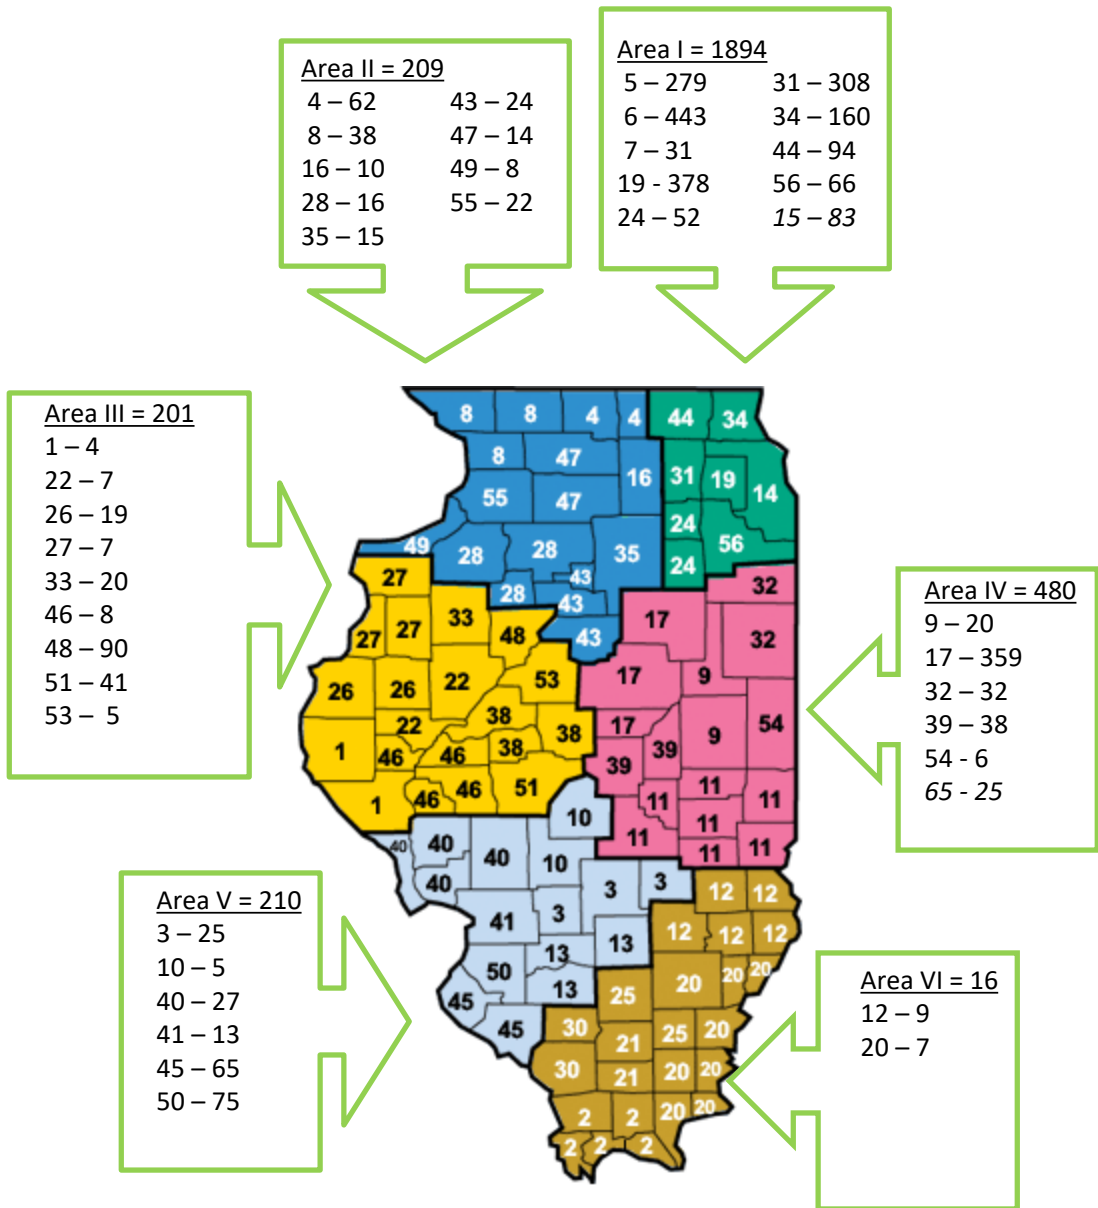

# 2017-2018 Summer – IVS Enrollment by Region\* (3168 Enrollments / 200 Schools / 2534 Students)

\*IVS Reports are organized according to FY15 ROE/District mapping and do not include recent consolidations.